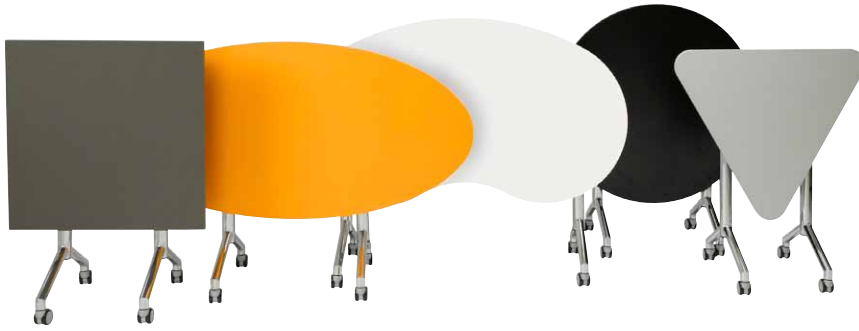

TRAINING ROOM FURNITURE

The **Velocity** frames are available in four convenient lengths to accommodate every requirement. Leg frames are available in Chrome or Silver powder coat, with lockable castors as standard.

A large range of top shapes and sizes are offered in the range, along with custom design to suit individual needs.

Call us Now for a free Quote!