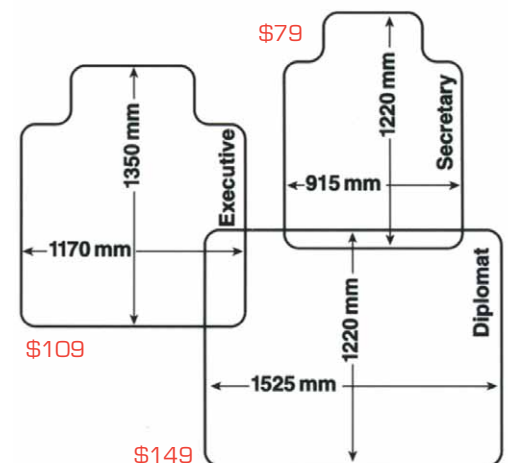

Heritage Quality Floor Mats

- Save your Carpet from wear & Soiling
- OH&S for your back with ease of chair movement
- Available in three standard sizes
- Can be customized to suit individual needs
- Available with and without anchors
- 5 Year Manufacturer Warranty